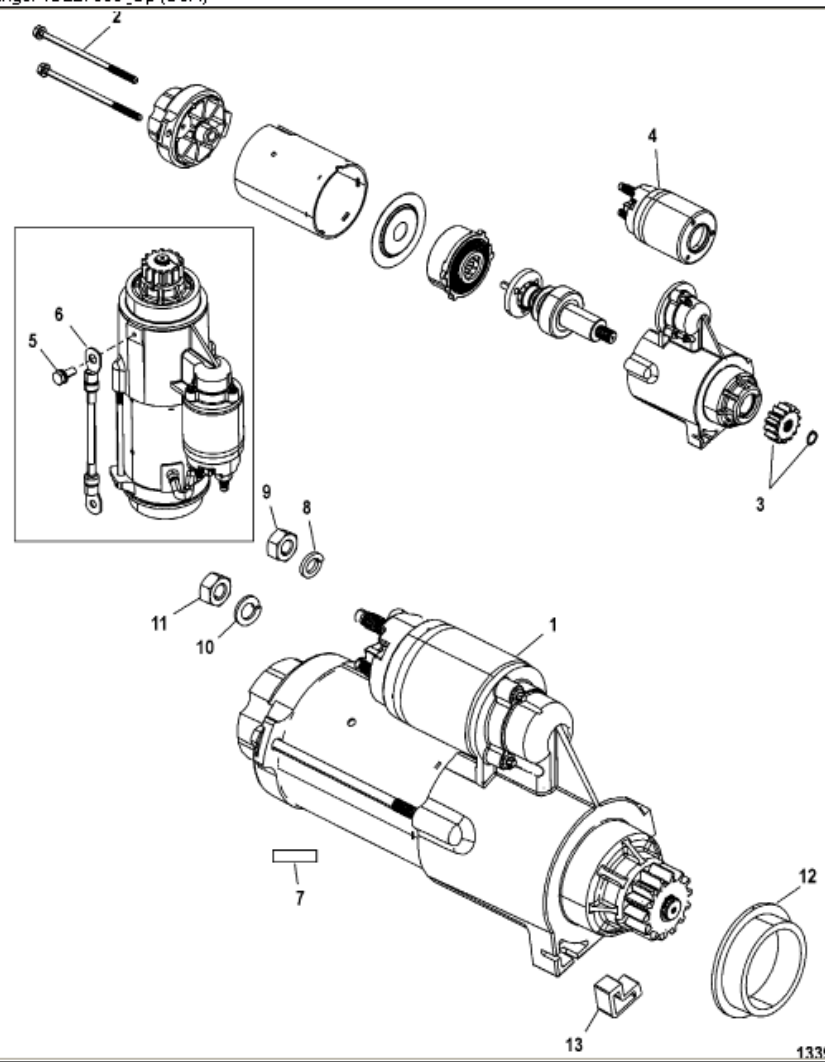

Parts List						
Ref	Class	Part	Description	Qty	Comment	Footnote
1	50	892339T	STARTER ASSEMBLY	1		
2	10	803005	THRU BOLT	2		
3	43	880805A	GEAR KIT	1		
4		809463A	SOLENOID KIT	1		
5	10	69035	SCREW AND LOCKWASHER, (.25	1		
6	84	93388A	CABLE ASSEMBLY, Black	1		
7	37	827282	DECAL, Warning, High Voltage	1		
8	13	40025	LOCKWASHER, (M5)	1		
9	11	40021	NUT, (M5)	1		
10	13	26993	LOCKWASHER, (.312)	1		
11	11	40021	NUT, (M8 - Stainless Steel)	2		
12		56703	COLLAR	2		
13		879845	STOP	1		